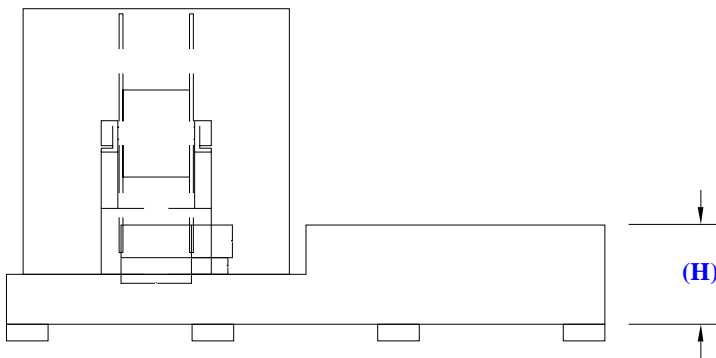

HOSE REEL AND PLATFORM

DISPENSER PLATFORM AND HOSE REEL COMBO

**BUILT TO
FOOTPRINT**

FEATURES:

- STAINLESS STEEL WELDED CONSTRUCTION
- COMBINES DISPENSER PLATFORM WITH MOUNTING FOR HOSE REEL
- STAINLESS STEEL ENCLOSURE TO PROTECT REEL
- MADE TO ORDER

MODEL: DP AND REEL

DISPENSER PLATFORM AND
HOSE REEL COMBO

FAIRFIELD INDUSTRIES, INC.

827 NORTH 6TH STREET, NEWARK, NJ 07107

PHONE: 973-483-0100 FAX: 973-483-5333

www.fairfield-industries.com

Copyright© Fairfield Industries, Inc. All rights reserved.