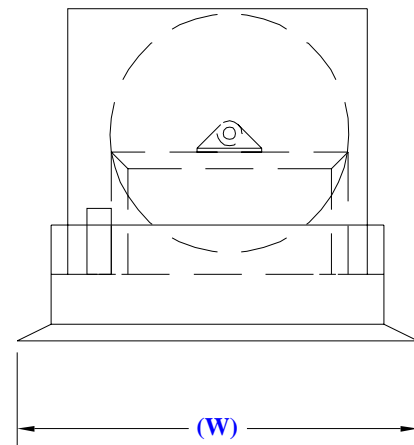

HOSE REEL AND PLATFORM

DISPENSER PLATFORM AND HOSE REEL COMBO

**BUILT TO
FOOTPRINT**

FEATURES:

- STAINLESS STEEL WELDED CONSTRUCTION
- COMBINES DISPENSER PLATFORM WITH MOUNTING FOR HOSE REEL
- STAINLESS STEEL ENCLOSURE TO PROTECT REEL
- MADE TO ORDER

MODEL: DP AND REEL

DISPENSER PLATFORM AND
HOSE REEL COMBO

FAIRFIELD INDUSTRIES, INC.

827 NORTH 6TH STREET, NEWARK, NJ 07107

PHONE: 973-483-0100 FAX: 973-483-5333

www.fairfield-industries.com

Copyright© Fairfield Industries, Inc. All rights reserved.