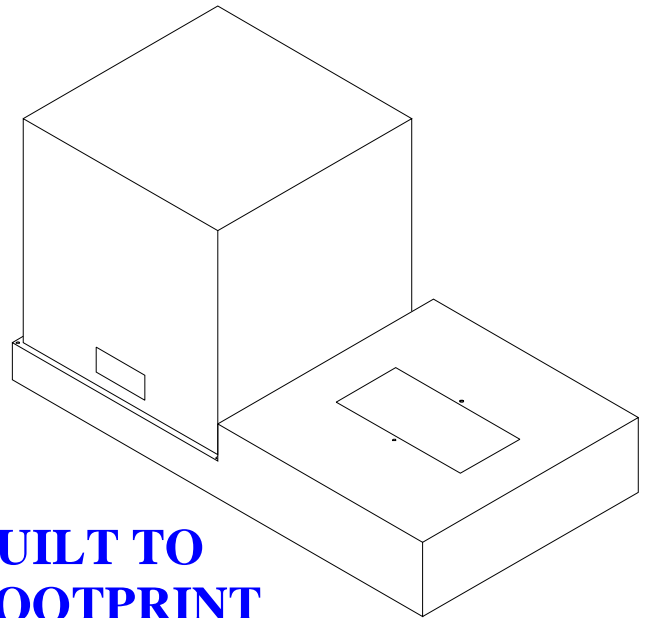

HOSE REEL AND PLATFORM

DISPENSER PLATFORM AND HOSE REEL COMBO

**BUILT TO
FOOTPRINT**

FEATURES:

- STAINLESS STEEL WELDED CONSTRUCTION
- COMBINES DISPENSER PLATFORM WITH MOUNTING FOR HOSE REEL
- STAINLESS STEEL ENCLOSURE TO PROTECT REEL
- MADE TO ORDER

MODEL: DP AND REEL

DISPENSER PLATFORM AND
HOSE REEL COMBO

FAIRFIELD INDUSTRIES, INC.

827 NORTH 6TH STREET, NEWARK, NJ 07107

PHONE: 973-483-0100 FAX: 973-483-5333

www.fairfield-industries.com

Copyright© Fairfield Industries, Inc. All rights reserved.