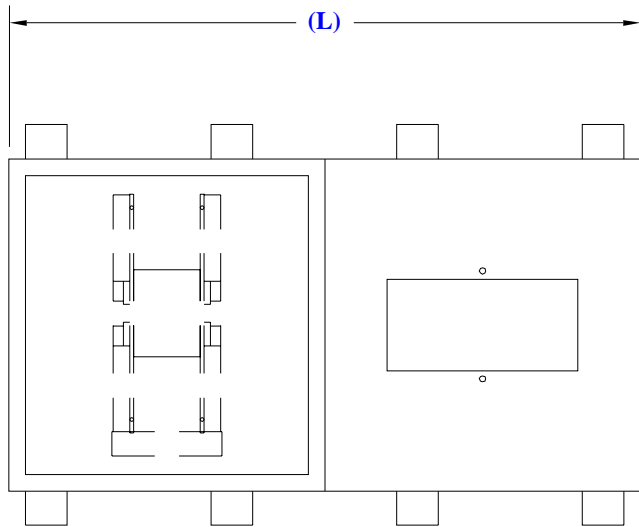

HOSE REEL AND PLATFORM

DISPENSER PLATFORM AND HOSE REEL COMBO

**BUILT TO
FOOTPRINT**

FEATURES:

- STAINLESS STEEL WELDED CONSTRUCTION
- COMBINES DISPENSER PLATFORM WITH MOUNTING FOR HOSE REEL
- STAINLESS STEEL ENCLOSURE TO PROTECT REEL
- MADE TO ORDER

MODEL: DP AND REEL

DISPENSER PLATFORM AND
HOSE REEL COMBO

FAIRFIELD INDUSTRIES, INC.

827 NORTH 6TH STREET, NEWARK, NJ 07107

PHONE: 973-483-0100 FAX: 973-483-5333

www.fairfield-industries.com

Copyright© Fairfield Industries, Inc. All rights reserved.