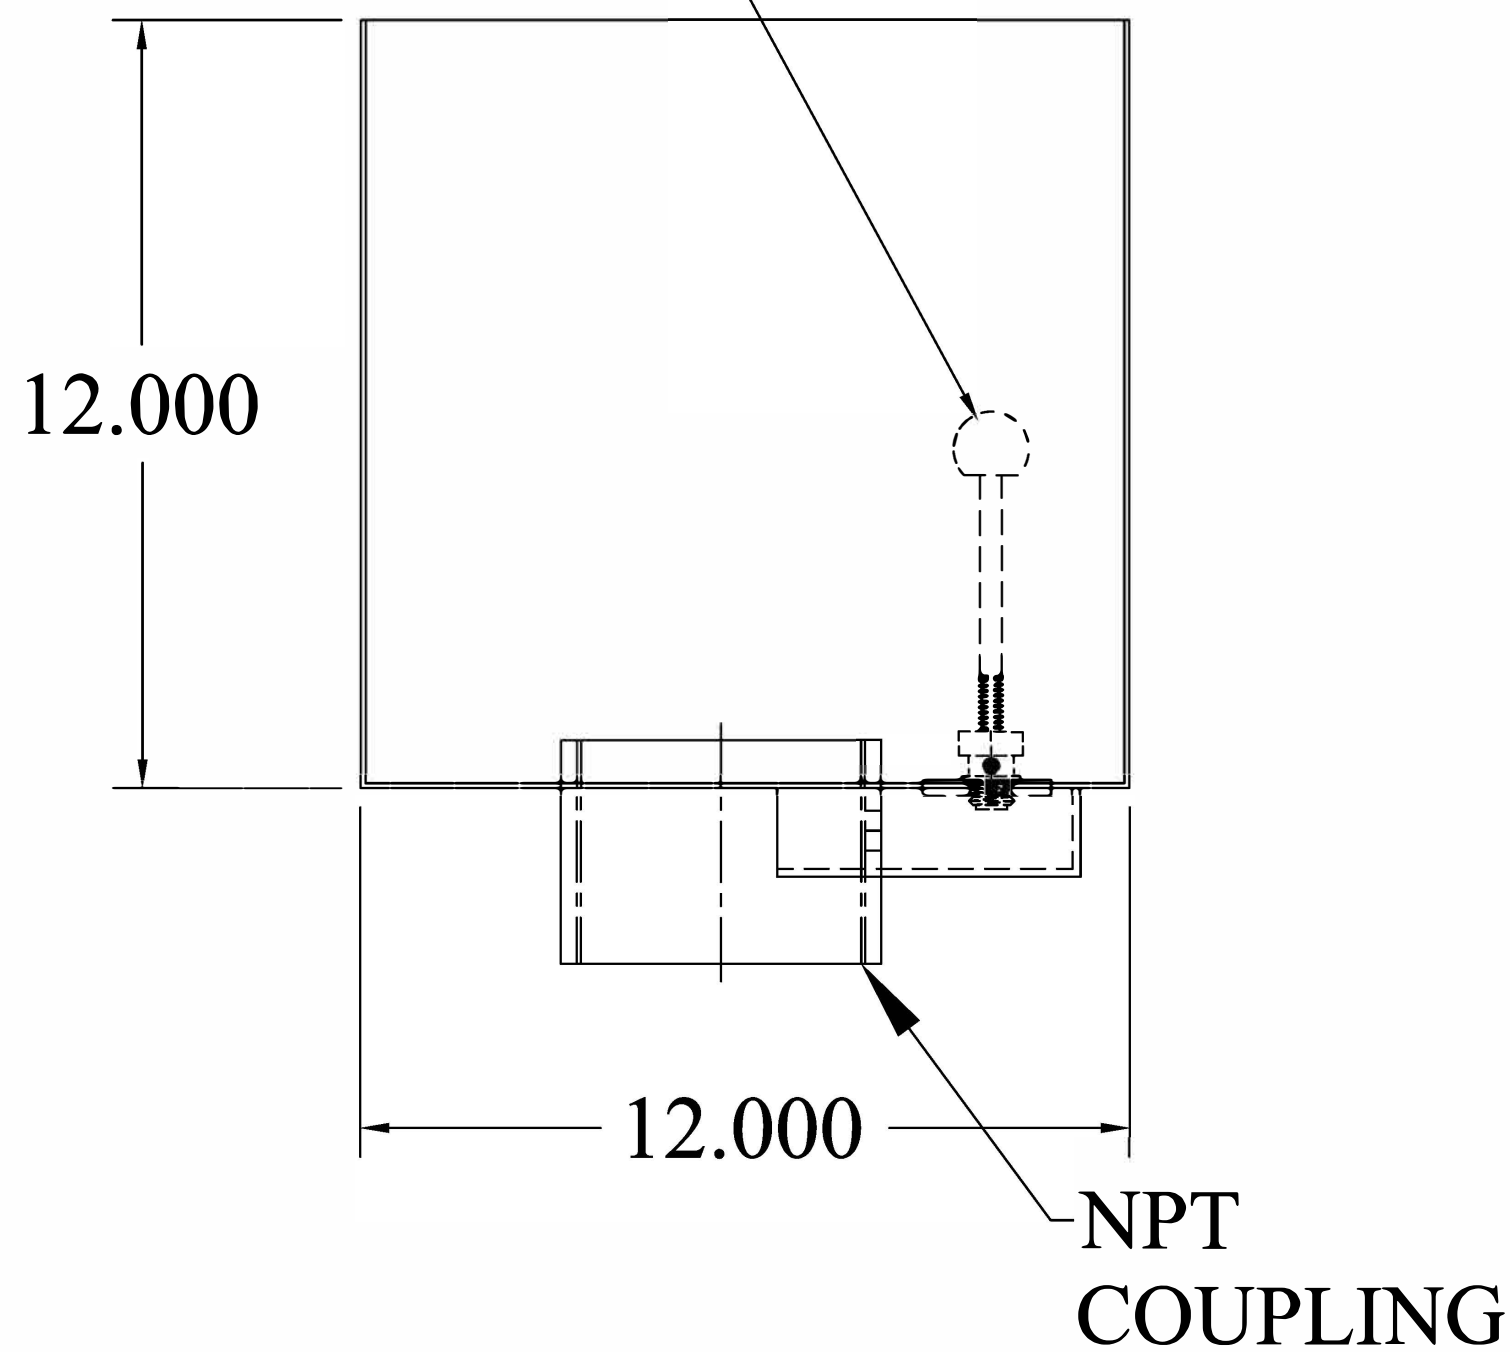

FEATURES:

- 14GA. 304 STAINLESS STEEL OPEN TOP 5 GALLON SPILL CONTAINER
- NPT COUPLING (2, 3, OR 4")
- MANUAL PUSH DRAIN
- MADE IN USA

MANUAL DRAIN VALVE (PUSH)

This document is proprietary and confidential. No part of this document may be disclosed in any manner to a third party without the prior written consent of Fairfield Industries

DO NOT SCALE DRAWING
 UNLESS OTHERWISE SPECIED
 DIMENSIONS ARE IN INCHES.
 TOLERANCES ON ANGLES: ± 1°
 FRACTIONAL: ± 1/16
 2-PLACE DECIMALS: ± 0.062
 3-PLACE DECIMAL: ± 0.032

FAIRFIELD INDUSTRIES, INC
 4483 CHOPPEE ROAD, GEORGETOWN SC 29440
 PHONE: 843-461-3894 FAX: 843-461-3907

DESCRIPTION				REV.
SC-5				1
SIZE	SCALE	DWG.NO.		
C	NTS	D100319-2		
DRAWN BY		DATE	SHT.	
D NETTLES		10/03/19	1 OF 1	