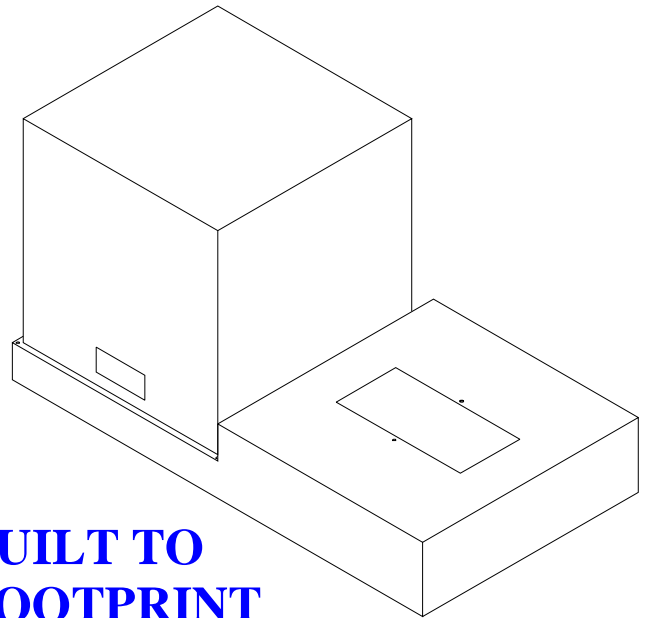

# HOSE REEL AND PLATFORM

## DISPENSER PLATFORM AND HOSE REEL COMBO

**BUILT TO  
FOOTPRINT**

### FEATURES:

- STAINLESS STEEL WELDED CONSTRUCTION
- COMBINES DISPENSER PLATFORM WITH MOUNTING FOR HOSE REEL
- STAINLESS STEEL ENCLOSURE TO PROTECT REEL
- MADE TO ORDER

**MODEL: DPHR**

DISPENSER PLATFORM AND  
HOSE REEL COMBO