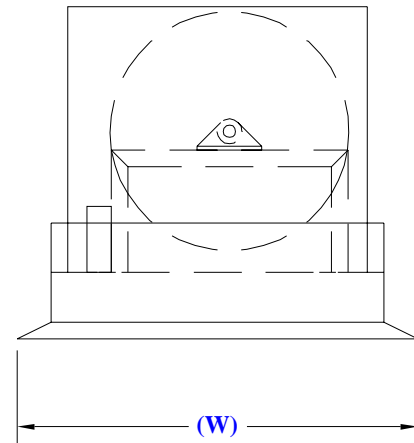

# HOSE REEL AND PLATFORM

## DISPENSER PLATFORM AND HOSE REEL COMBO

**BUILT TO  
FOOTPRINT**

### FEATURES:

- STAINLESS STEEL WELDED CONSTRUCTION
- COMBINES DISPENSER PLATFORM WITH MOUNTING FOR HOSE REEL
- STAINLESS STEEL ENCLOSURE TO PROTECT REEL
- MADE TO ORDER

**MODEL: DPHR**

DISPENSER PLATFORM AND  
HOSE REEL COMBO